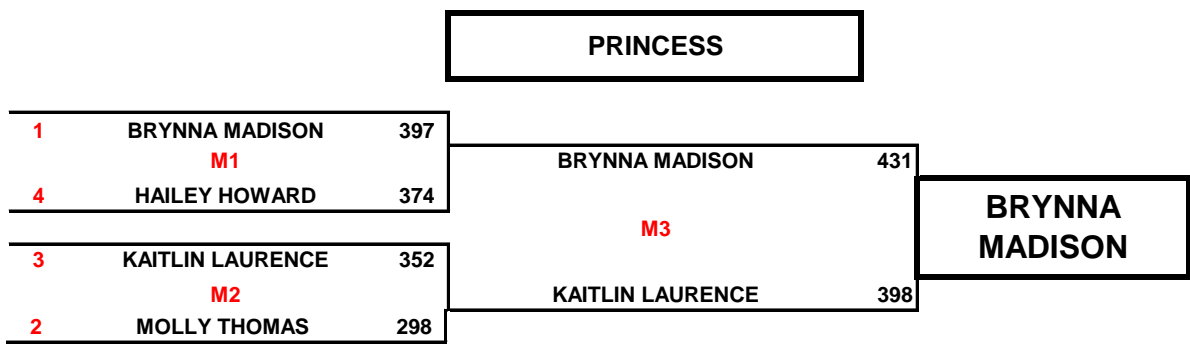

PRINCESS	
SCHOLARSHIPS	
BRYNNA MADISON	$320
KAITLIN LAURENCE	$240
HAILEY HOWARD	$120
MOLLY THOMAS	$120