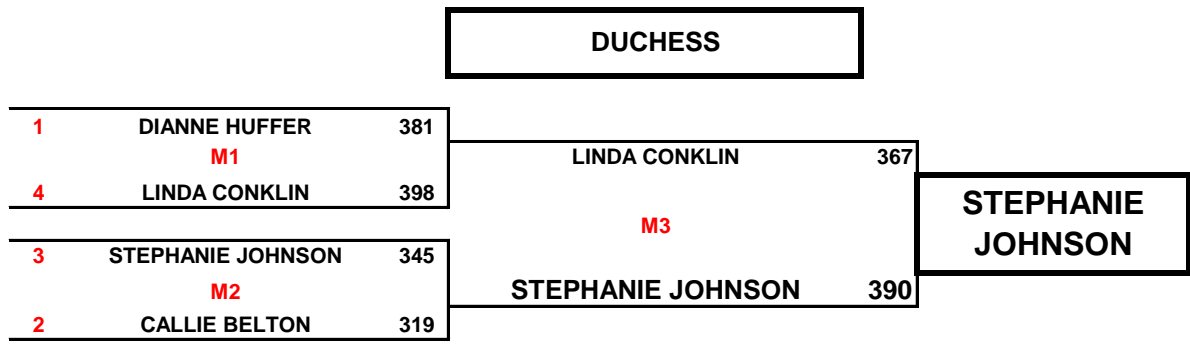

DUCHESS	
STEPHANIE JOHNSON	$300
LINDA CONKLIN	$200
DIANNE HUFFER	$150
CALLIE BLETON	$150