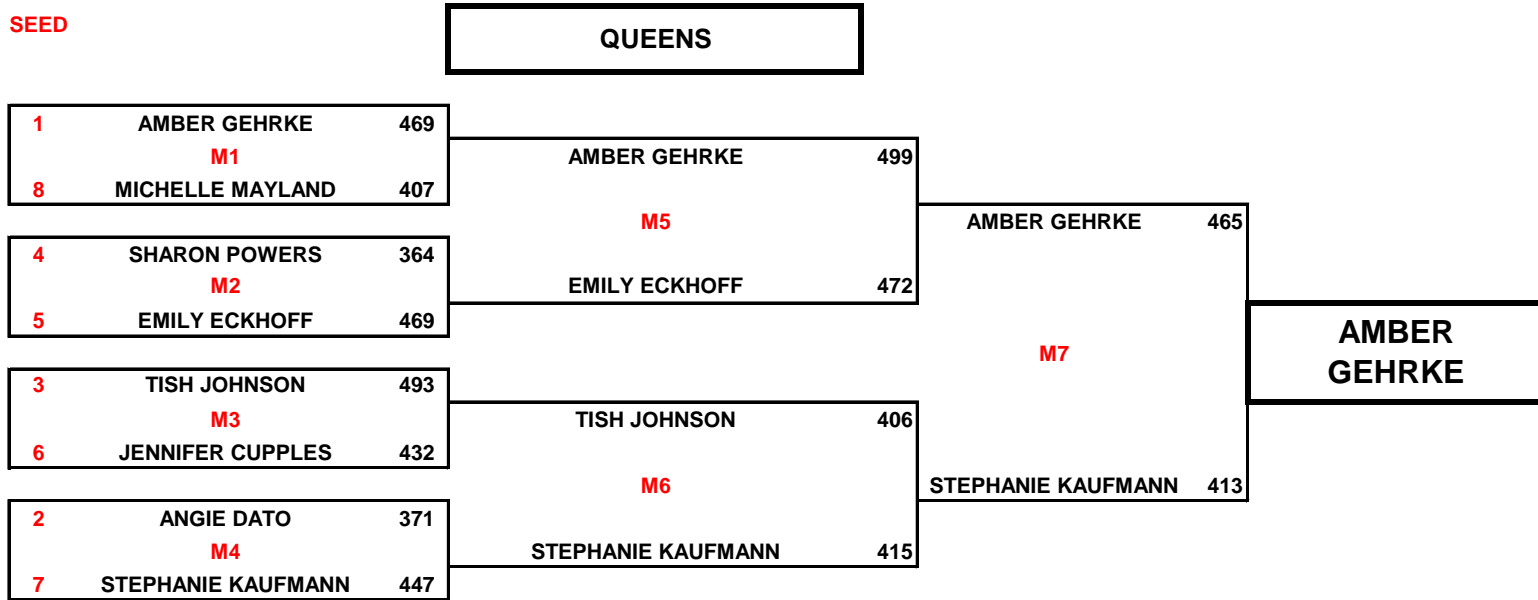

GREATER DENVER USBC QUEENS / DUCHESS / PRINCESS
- February 3, 2018 - FINALS at BZ Wheat Ridge

SEED

QUEENS	
AMBER GEHRKE	$700
+NTL ENTRY	$350
STEPHANIE KAUFMANN	$500
EMILY ECKHOFF	$300
TISH JOHNSON	$300
MICHELLE MAYLAND	$200
SHARON POWERS	$200
JENNIFER CUPPLES	$200
ANGIE DATO	$200